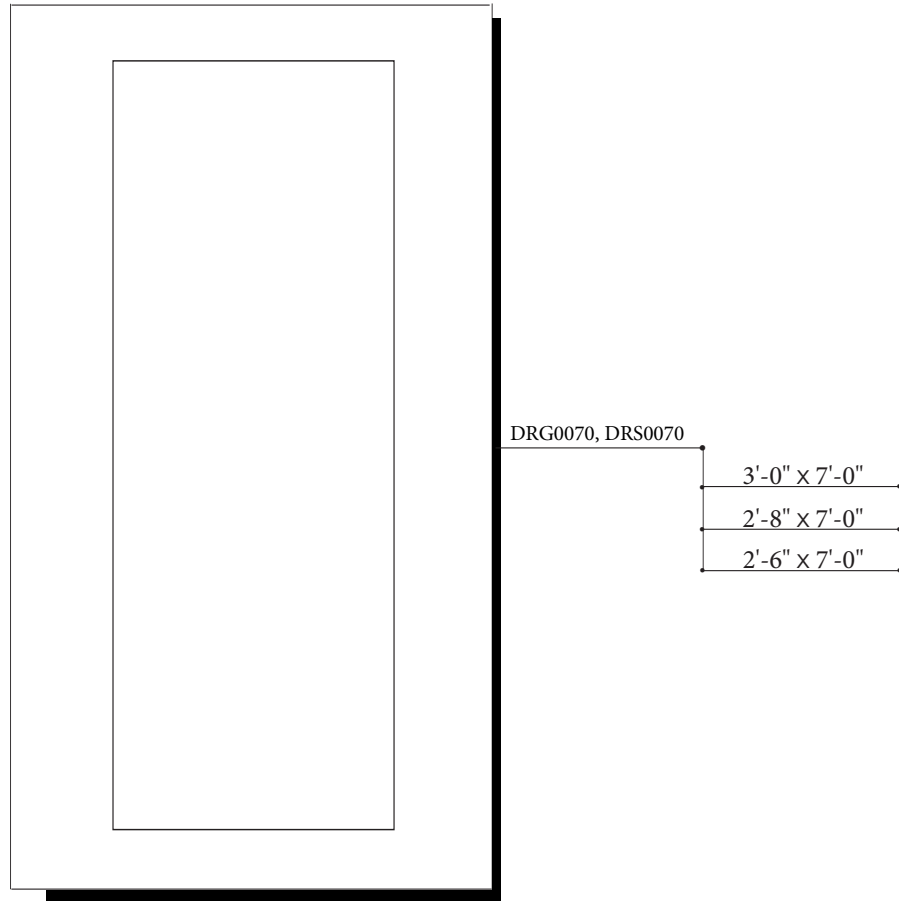

7'-0" FLUSH DOOR SLAB

MODEL DRG0070, DRS0070 (3'-0", 2'-8", 2'-6" x 7'-0")

Matching Sidelite SLG/SLS4170

CUT-OUTS & GLASS INSERT AVAILABLE

F — distance from top of door to top of cut-out