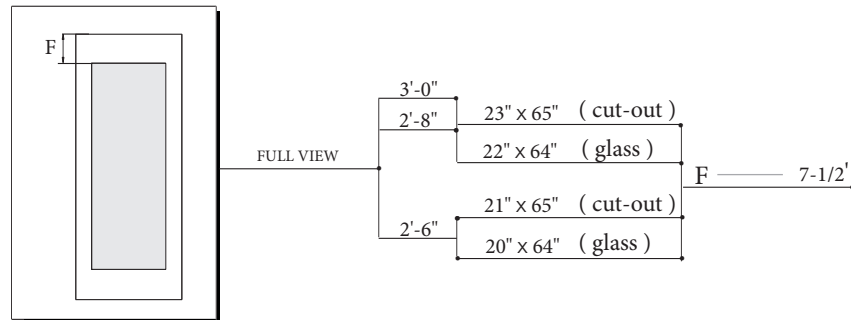

7'-0" FLUSH DOOR SLAB

MODEL DRG0070, DRS0070 (3'-0", 2'-8", 2'-6" x 7'-0")

Matching Sidelite SLG/SLS4170

CUT-OUTS & GLASS INSERT AVAILABLE

F — distance from top of door to top of cut-out