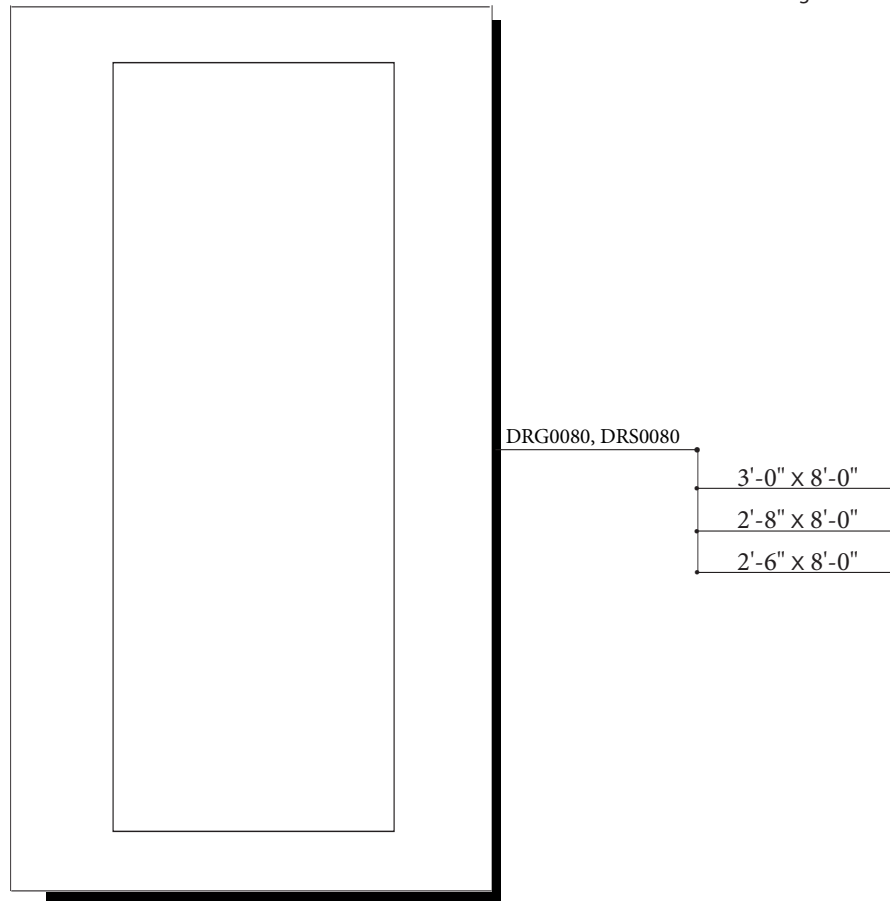

8'-0" FLUSH DOOR SLAB

MODEL DRG0080, DRS0080 (3'-0", 2'-8", 2'-6" x 8'-0")

Matching Sidelite SLG/SLS0080

CUT-OUTS & GLASS INSERT AVAILABLE

F — distance from top of door to top of cut-out