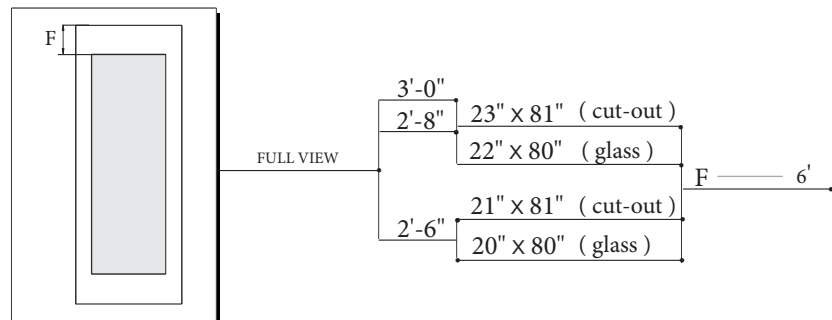

8'-0" FLUSH DOOR SLAB

MODEL DRG0080, DRS0080 (3'-0", 2'-8", 2'-6" x 8'-0")

Matching Sidelite SLG/SLS0080

CUT-OUTS & GLASS INSERT AVAILABLE

F — distance from top of door to top of cut-out