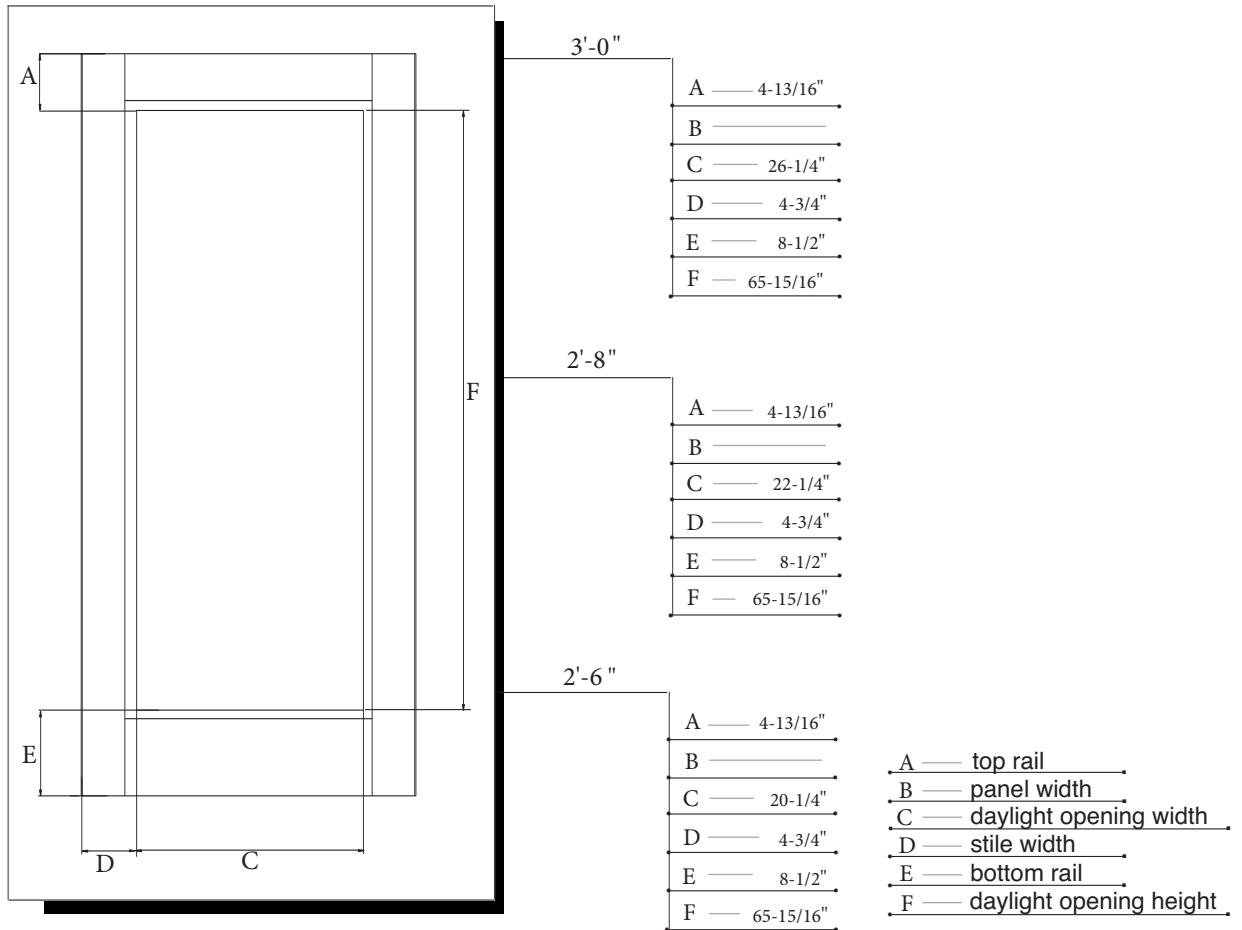

6'-8" FLUSH GLAZED DOOR SLAB / ONELITE

MODEL DRG10, DRS10 (3'-0", 2'-8", 2'-6" x 6'-8")

GLASS SIZES AVAILABLE

DOOR SIZE	GLASS SIZE	DAYLIGHT OPENING
3'-0" X 6'-8"	27-5/16" X 67"	26-1/4" X 65-15/16"
2'-8" X 6'-8"	23-5/16" X 67"	22-1/4" X 65-15/16"
2'-6" X 6'-8"	21-5/16" X 67"	20-1/4" X 65-15/16"

GLASS THICKNESS : 5/8"