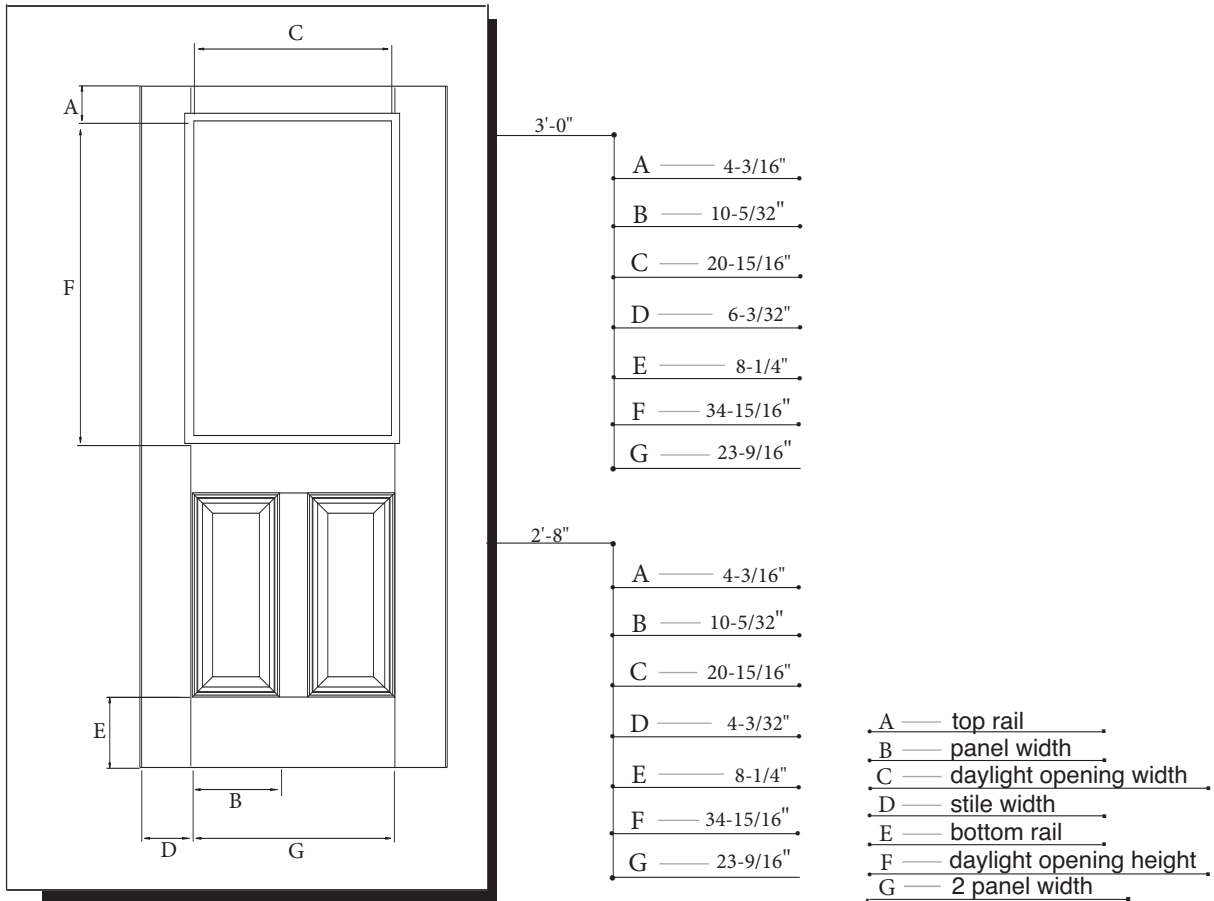

## 6'-8" FLUSH GLAZED HALF LITE DOOR SLAB / ONELITE

### MODEL DRG12, DRS12 (3'-0", 2'-8" x 6'-8")

Matching Sidelite SLG/SLS12

### GLASS SIZES AVAILABLE

DOOR SIZE	GLASS SIZE	DAYLIGHT OPENING
3'-0" X 6'-8"	22" X 36"	20-15/16" X 34-15/16"
2'-8" X 6'-8"	22" X 36"	20-15/16" X 34-15/16"

GLASS THICKNESS : 1"