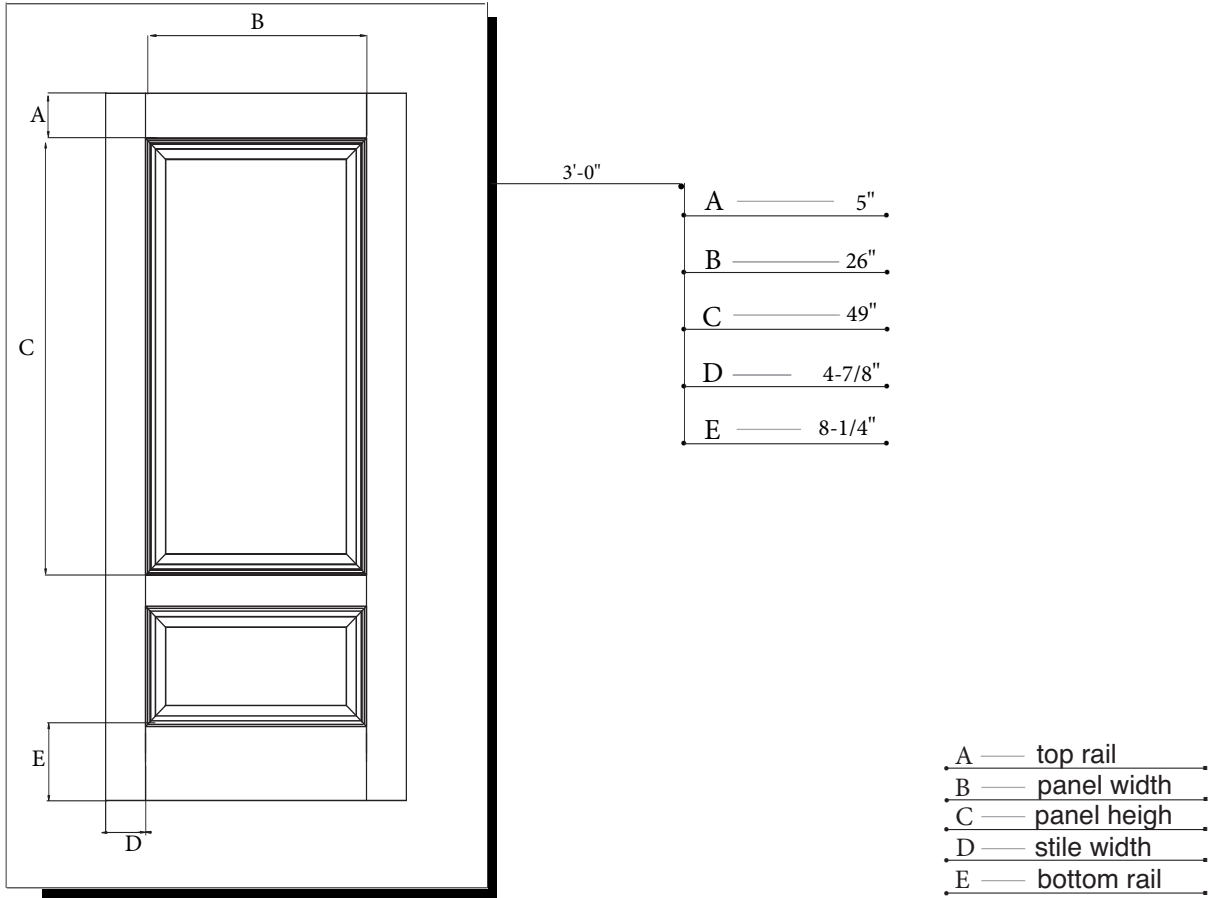

## 6'-8" 2 PANEL DOOR SLAB

### MODEL DRG20, DRS20 (3'-0" x 6'-8")

Matching Sidelite SLG/SLS3E