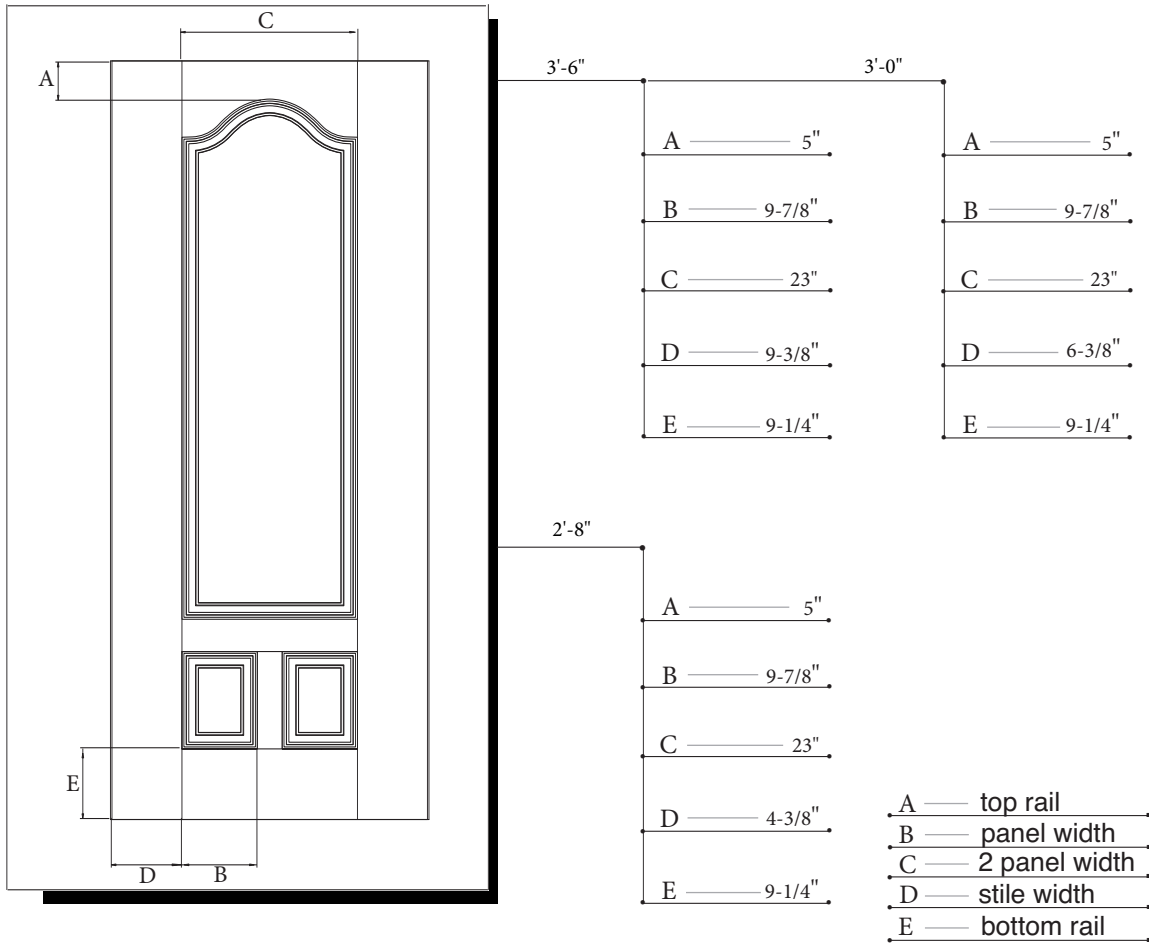

8'-0" 3 PANEL DOOR SLAB

MODEL DRG3080, DRS3080 (3'-6", 3'-0", 2'-8" x 8'-0")

Matching Sidelite SLG/SLS3080

CUT-OUTS & GLASS INSERT AVAILABLE