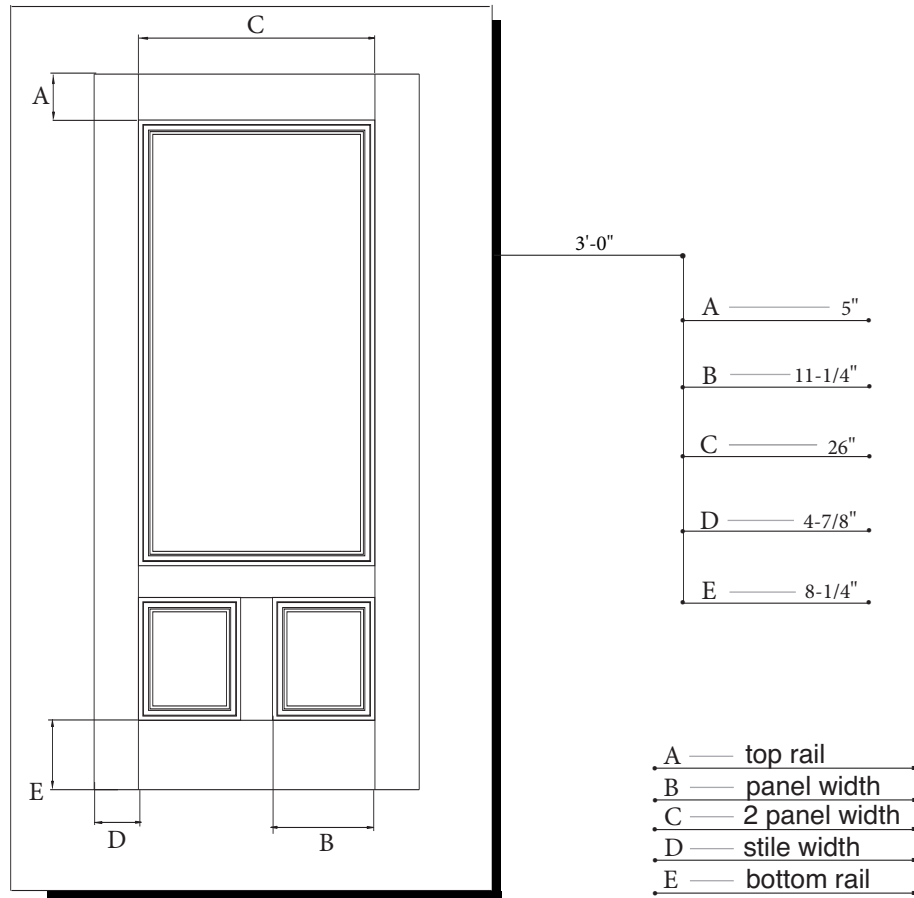

## 6'-8" 3/4 OVAL ELITE DOOR SLAB

### MODEL DRG3E, DRS3E (3'-0" x 6'-8")

Matching Sidelite SLG/SLS3E, SLG/SLS60