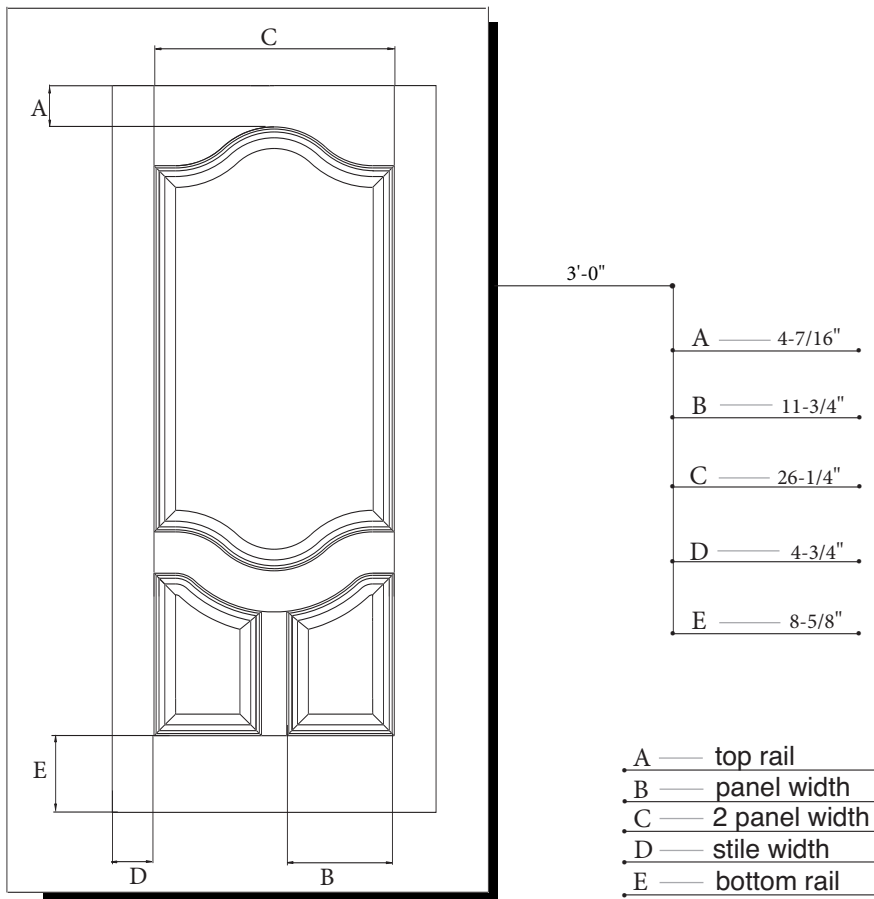

## 6'-8" 3/4 OVAL PREMIUM DOOR SLAB

### MODEL DRG3P, DRS3P (3'-0" x 6'-8")

Matching Sidelite SLG/SLS3P