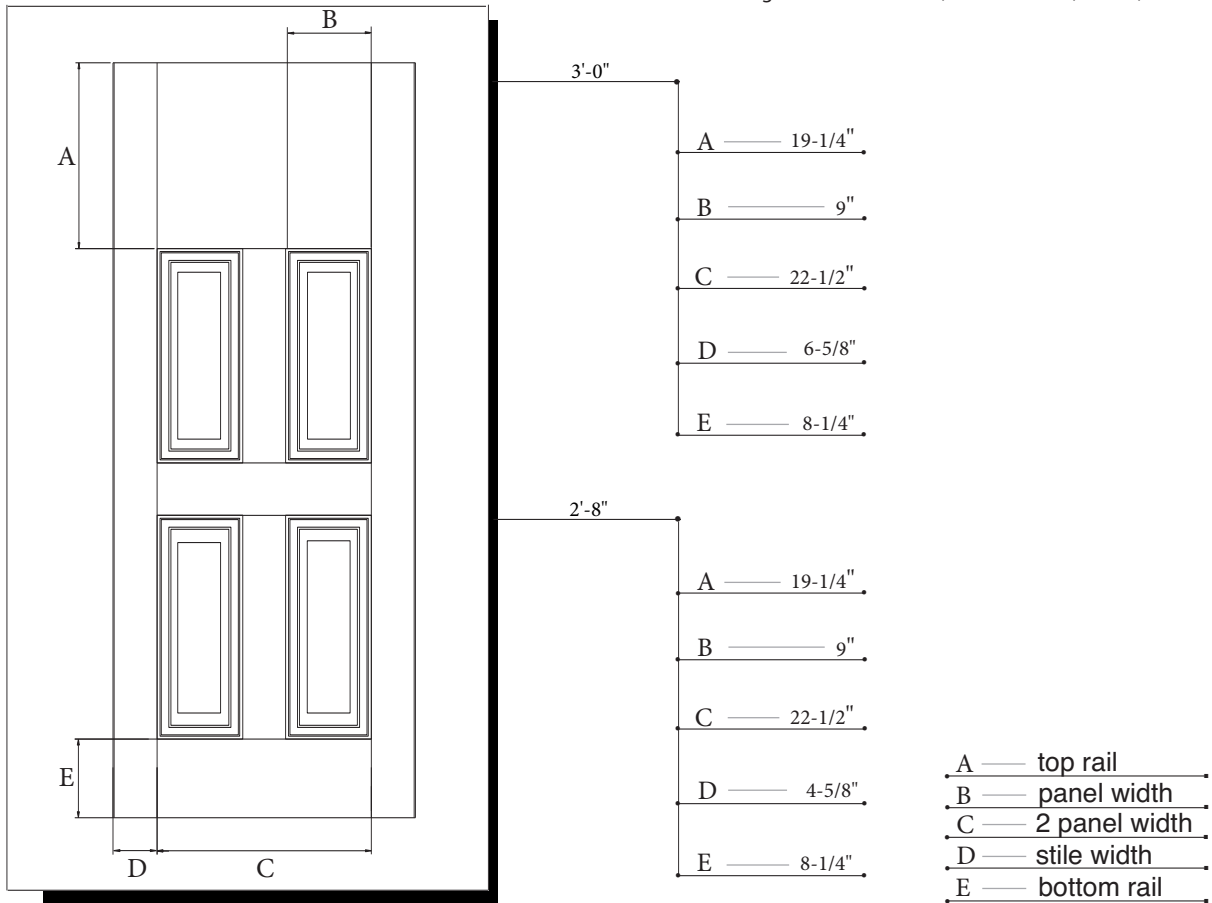

6'-8" 4 PANEL BLANK TOP DOOR SLAB

MODEL DRG40, DRS40, DRW40 (3'-0", 2'-8" x 6'-8")

Matching Sidelite SLG/SLS60; SLG/SLS60DS; SLS40; SLW60

CUT-OUTS & GLASS INSERT AVAILABLE