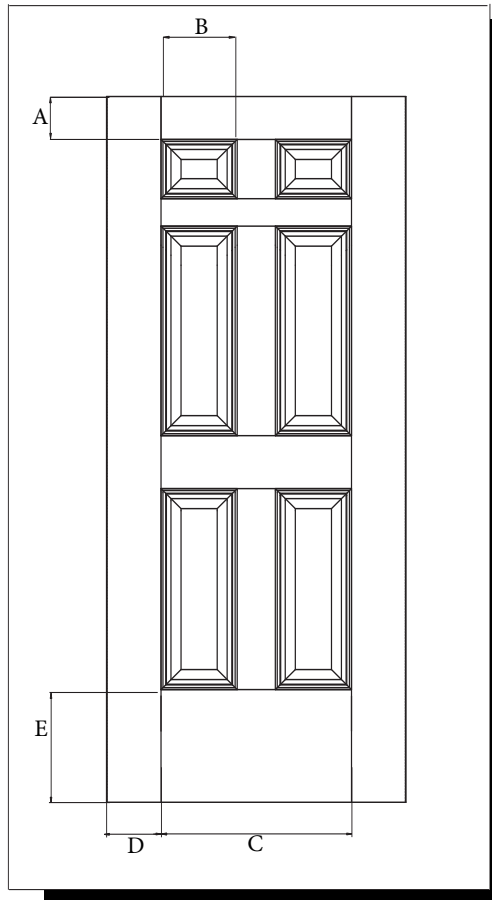

7'-0" 6 PANEL WIDE STILES DOOR SLAB

MODEL DRG6170, DRS6170 (3'-0", 2'-8" x 7'-0")

Matching Sidelite SLG/SLS6170

3'-0"	A	5"
	B	9"
	C	22-1/2"
	D	6-5/8"
	E	13-1/4"

2'-8"	A	5"
	B	9"
	C	22-1/2"
	D	4-5/8"
	E	13-1/4"

- A — top rail
- B — panel width
- C — 2 panel width
- D — stile width
- E — bottom rail

CUT-OUTS & GLASS INSERT AVAILABLE

HALF VIEW	23" X 37"	(cut-out)
	22" X 36"	(glass)
FULL VIEW	23" X 65"	(cut-out)
	22" X 64"	(glass)
	F	5"

F — distance from top of door to top of cut-out