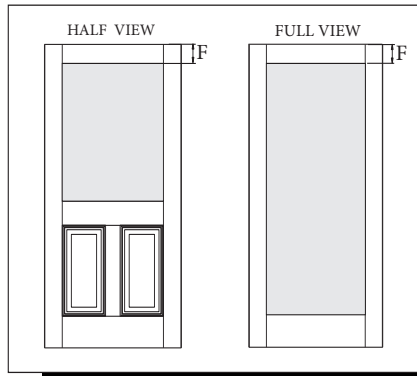

7'-0" 6 PANEL WIDE STILES DOOR SLAB

MODEL DRG6170, DRS6170 (3'-0", 2'-8" x 7'-0")

Matching Sidelite SLG/SLS6170

3'-0"	A	5"
	B	9"
	C	22-1/2"
	D	6-5/8"
	E	13-1/4"

2'-8"	A	5"
	B	9"
	C	22-1/2"
	D	4-5/8"
	E	13-1/4"

- A — top rail
- B — panel width
- C — 2 panel width
- D — stile width
- E — bottom rail

CUT-OUTS & GLASS INSERT AVAILABLE

HALF VIEW	23" X 37"	(cut-out)
	22" X 36"	(glass)
FULL VIEW	23" X 65"	(cut-out)
	22" X 64"	(glass)
	F	5"

F — distance from top of door to top of cut-out