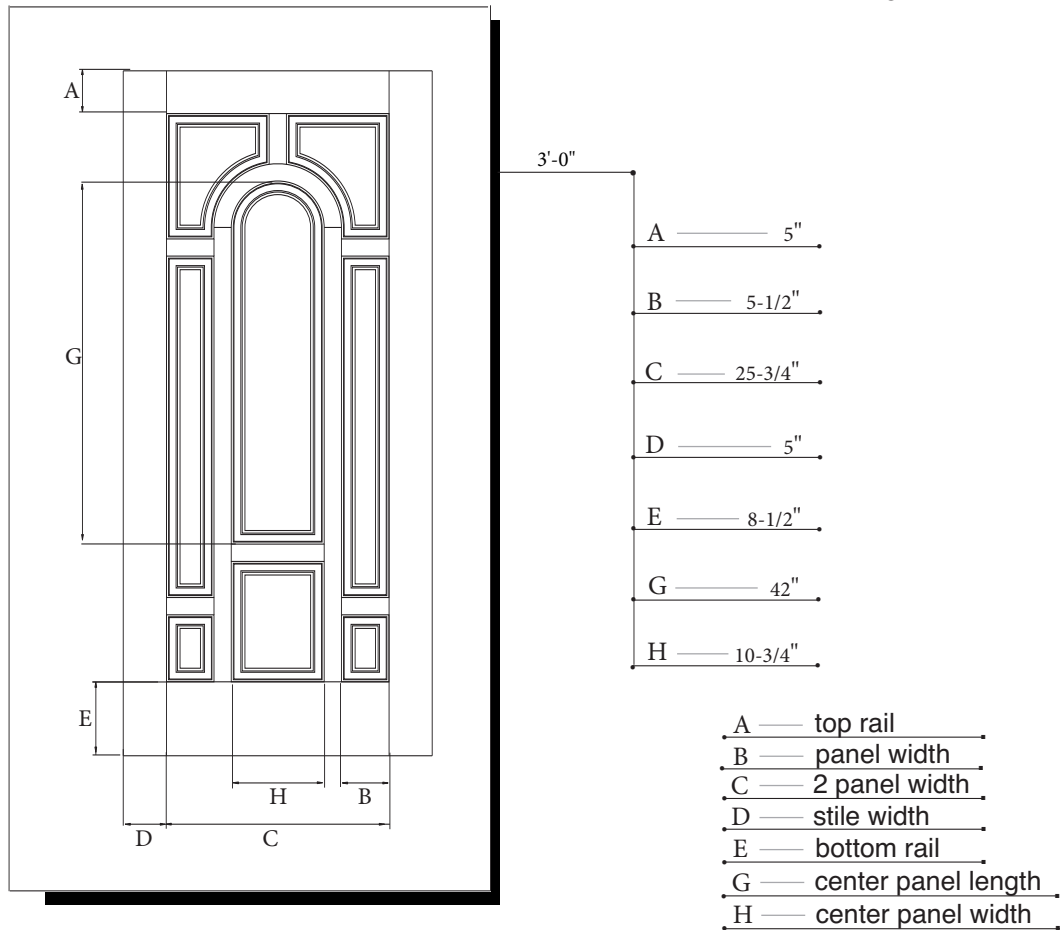

## 6'-8" 8 PANEL CENTER ARCH DOOR SLAB

### MODEL DRG80, DRS80 (3'-0" x 6'-8")

Matching Sidelite SLG/SLS80