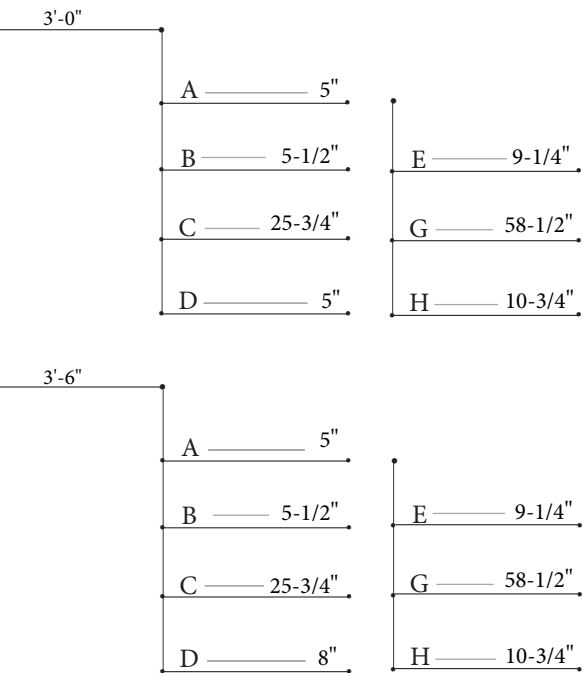

8'-0" 8 PANEL CENTER ARCH DOOR SLAB

MODEL DRG8080, DRS8080 (3'-6", 3'-0" x 8'-0")

Matching Sidelite SLG/SLS3080

- A — top rail
- B — panel width
- C — 2 panel width
- D — stile width
- E — bottom rail
- G — center panel length
- H — center panel width

CUT-OUTS & GLASS INSERT AVAILABLE

CENTER ARCH CUTOUT 10-3/4" x 58-1/2" (cut-out)
 9-3/4" x 57-1/2" (glass)
 F — 12-13/16"

F — distance from top of door to top of cut-out