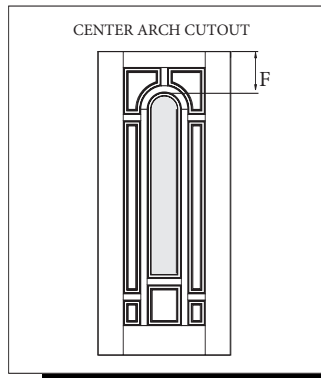

8'-0" 8 PANEL CENTER ARCH DOOR SLAB

MODEL DRG8080, DRS8080 (3'-6", 3'-0" x 8'-0")

Matching Sidelite SLG/SLS3080

- A — top rail
- B — panel width
- C — 2 panel width
- D — stile width
- E — bottom rail
- G — center panel length
- H — center panel width

CUT-OUTS & GLASS INSERT AVAILABLE

CENTER ARCH CUTOUT 10-3/4" x 58-1/2" (cut-out)
 9-3/4" x 57-1/2" (glass)
 F — 12-13/16"

F — distance from top of door to top of cut-out