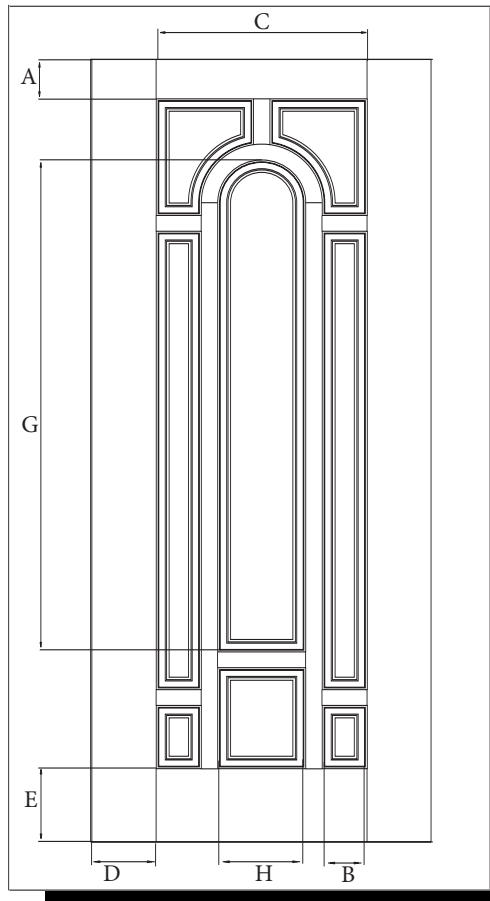

8'-0" 8 PANEL CENTER ARCH DOOR SLAB

MODEL DRG8080, DRS8080 (3'-6", 3'-0" x 8'-0")

Matching Sidelite SLG/SLS3080

- A — top rail
- B — panel width
- C — 2 panel width
- D — stile width
- E — bottom rail
- G — center panel length
- H — center panel width

CUT-OUTS & GLASS INSERT AVAILABLE

CENTER ARCH CUTOUT 10-3/4" x 58-1/2" (cut-out)
 9-3/4" x 57-1/2" (glass)
 F — 12-13/16"

F — distance from top of door to top of cut-out