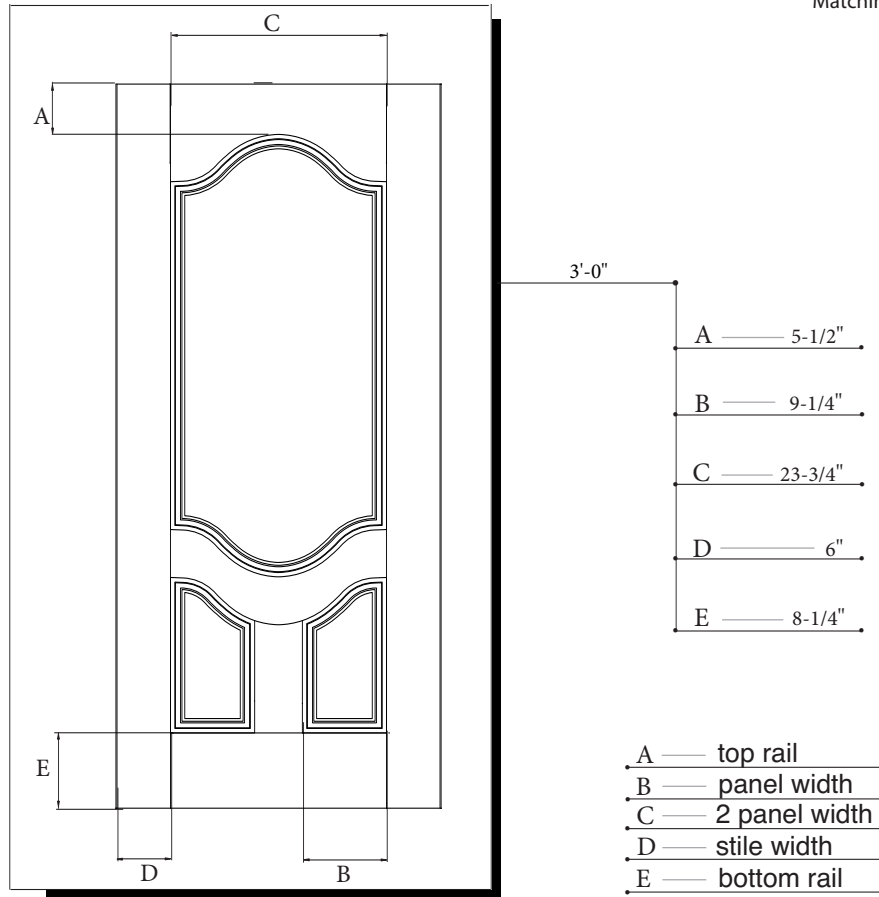

6'-8" MAHOGANY 3/4 OVAL DELUXE DOOR SLAB

MODEL DRM3D (3'-0" x 6'-8")

Matching Sidelite SLM3D; SLM60

CUT-OUTS & GLASS INSERT AVAILABLE