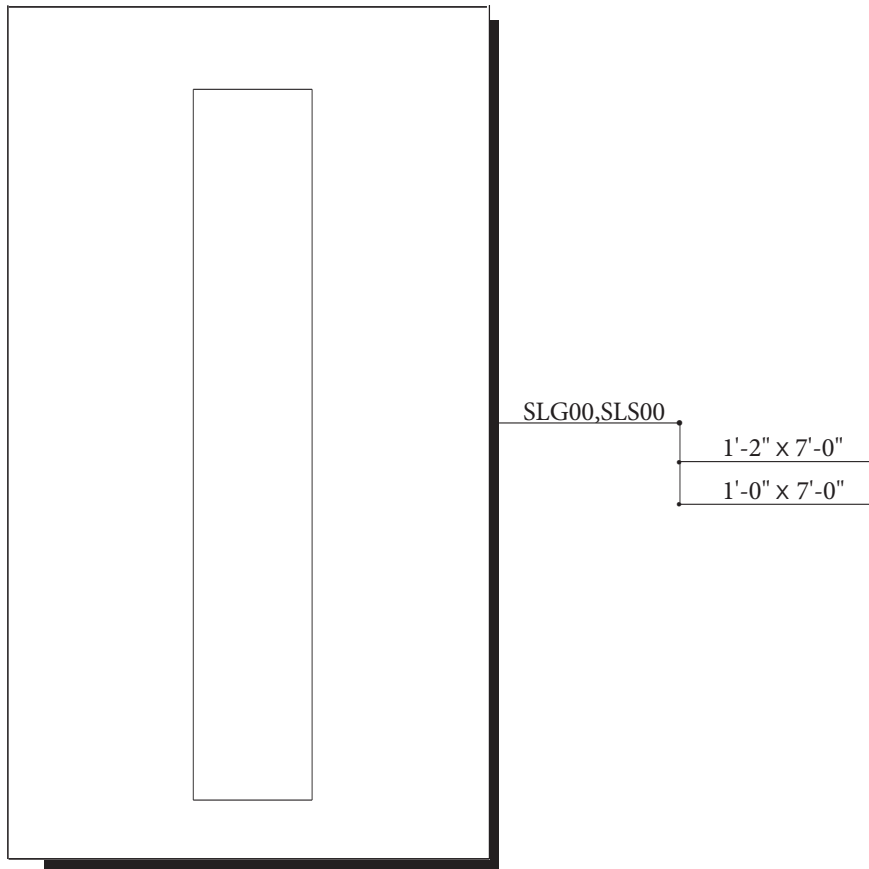

7'-0" FLUSH SIDELITE

MODEL SLG0070, SLS0070 (1'-2", 1'-0" x 7'-0")

Match w/ DRG/DRS0070

CUT-OUTS & GLASS INSERT AVAILABLE

F— distance from top of door to top of cut-out