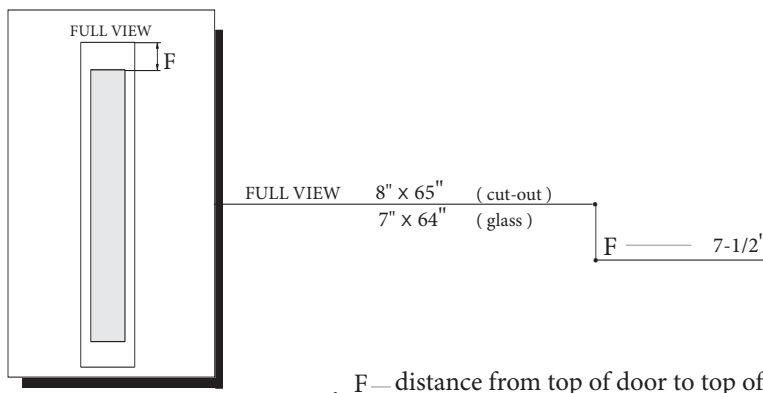

7'-0" FLUSH SIDELITE

MODEL SLG0070, SLS0070 (1'-2", 1'-0" x 7'-0")

Match w/ DRG/DRS0070

CUT-OUTS & GLASS INSERT AVAILABLE

F— distance from top of door to top of cut-out