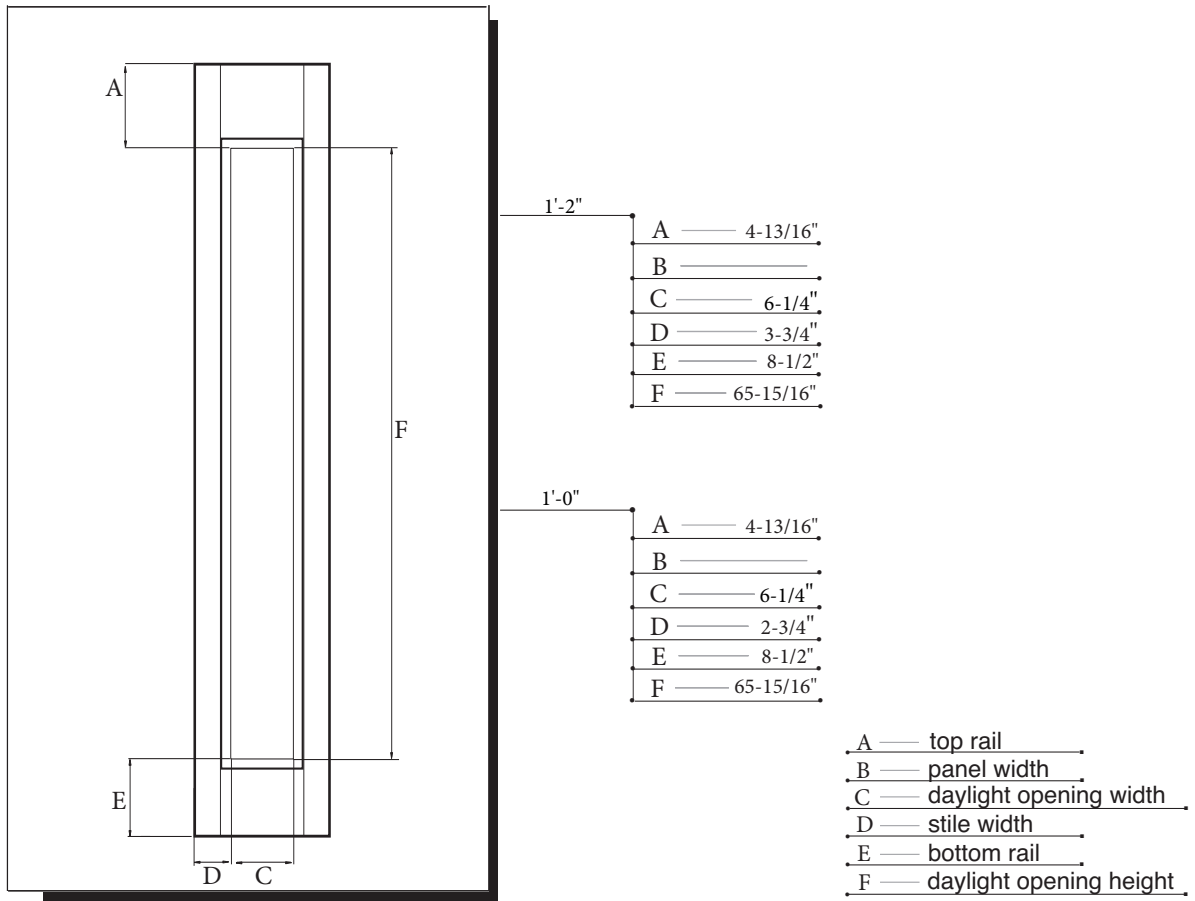

## 6'-8" FLUSH GLAZED SIDELITE / ONELITE

### MODEL SLG10, SLS10 (1'-2", 1'-0" x 6'-8")

Match w/ DRG/DRS10

### GLASS SIZES AVAILABLE

DOOR SIZE	GLASS SIZE	DAYLIGHT OPENING
1'-2" X 6'-8"	7-5/16" X 67"	6-1/4" X 65-15/16"
1'-0" X 6'-8"	7-5/16" X 67"	6-1/4" X 65-15/16"

GLASS THICKNESS : 5/8"