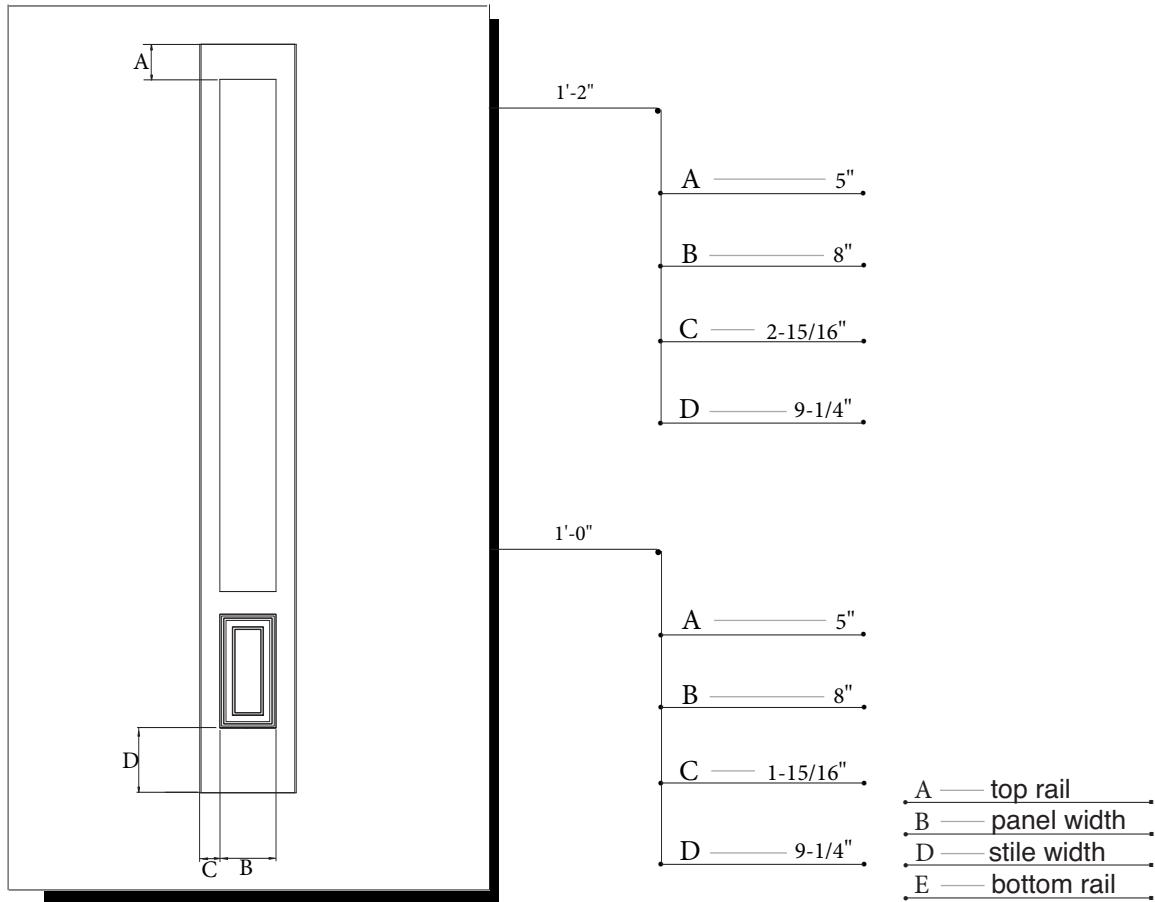

8'-0" 3 PANEL SIDELITE

MODEL SLG3080,SLS3080 (1'-2", 1'-0" x 8'-0")

Match w/ DRG/DRS3080; DRG/DRS6080; DRG/DRS8080

CUT-OUTS & GLASS INSERT AVAILABLE