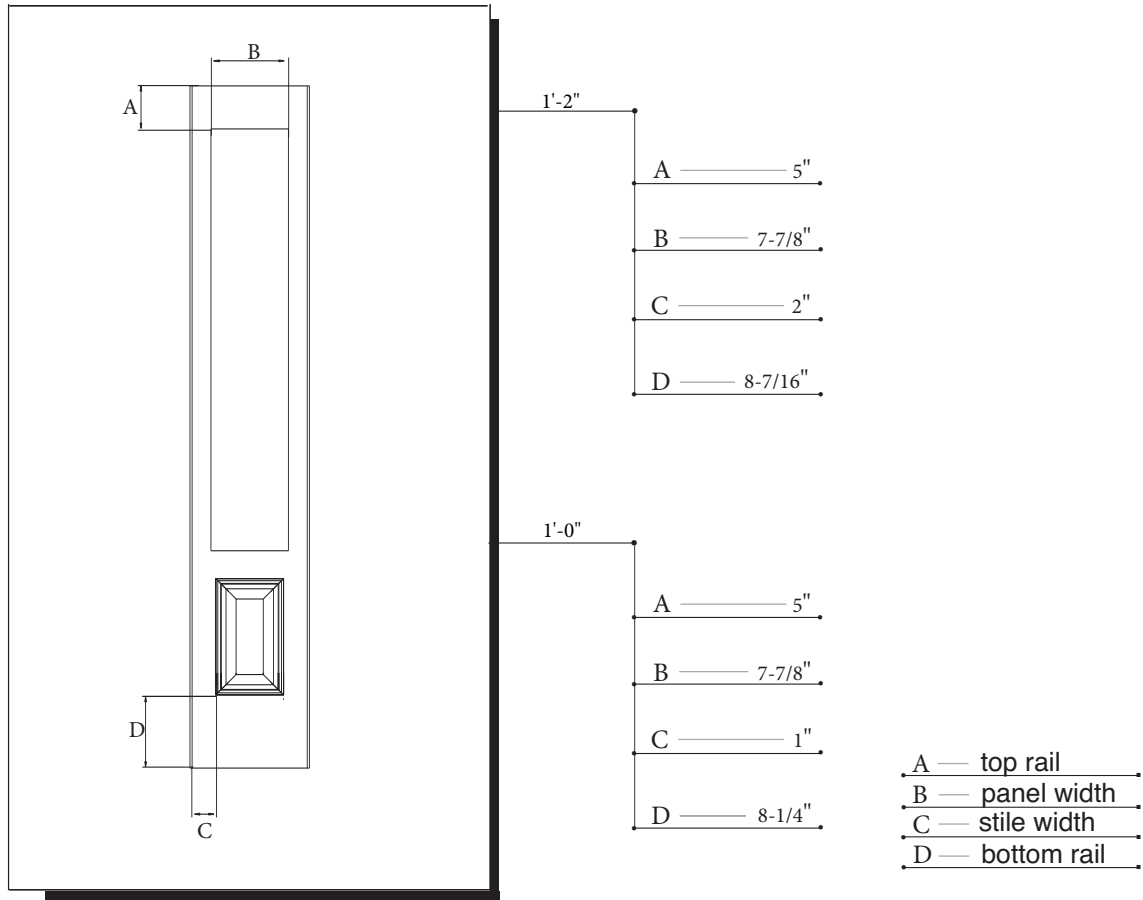

6'-8" 3/4 ELITE SIDELITE

MODEL SLG3E, SLS3E (1'-2", 1'-0" x 6'-8")

Match w/ DRG/DRS20 ; DRG/DRS3E;

CUT-OUTS & GLASS INSERT AVAILABLE