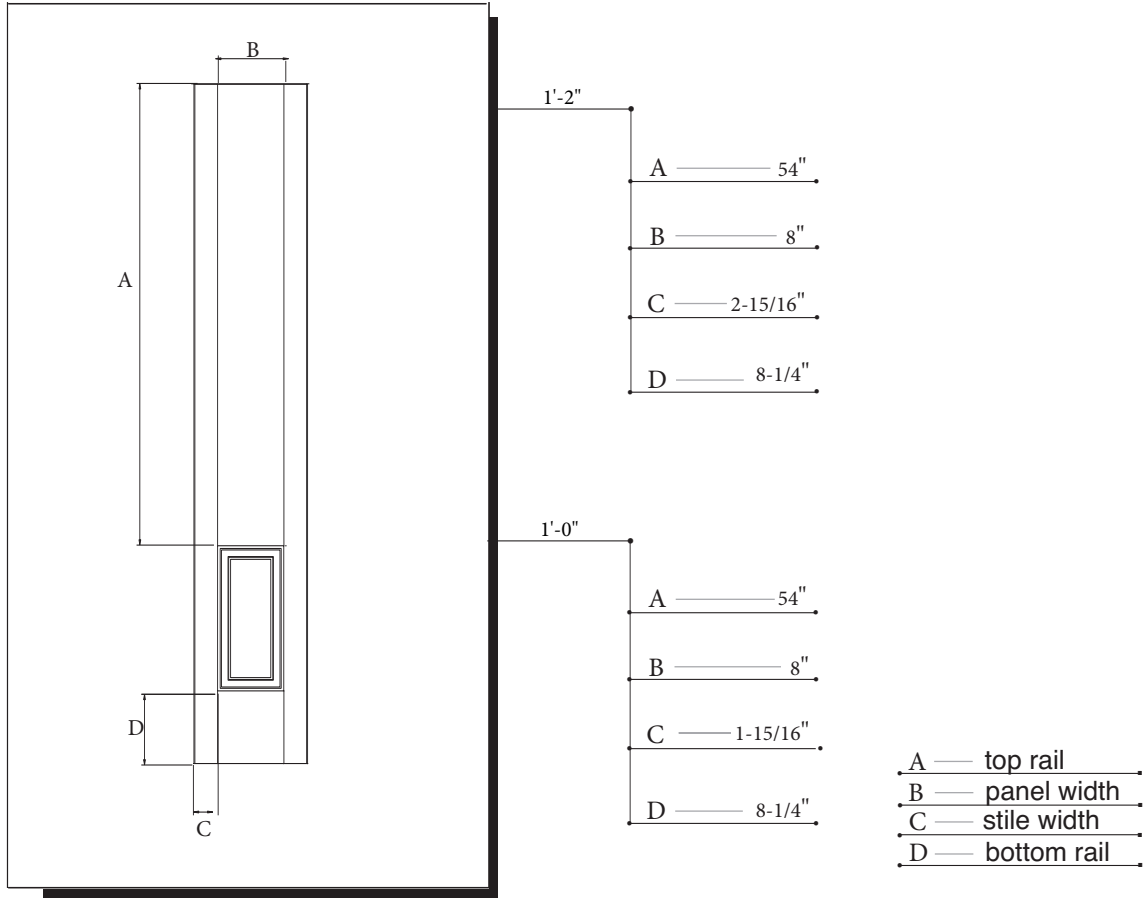

6'-8" MAHOGANY 3/4 OVAL DELUXE SIDELITE

MODEL SLM3D (1'-2", 1'-0" x 6'-8")

Match w/ DRM3D, DRM60

CUT-OUTS & GLASS INSERT AVAILABLE