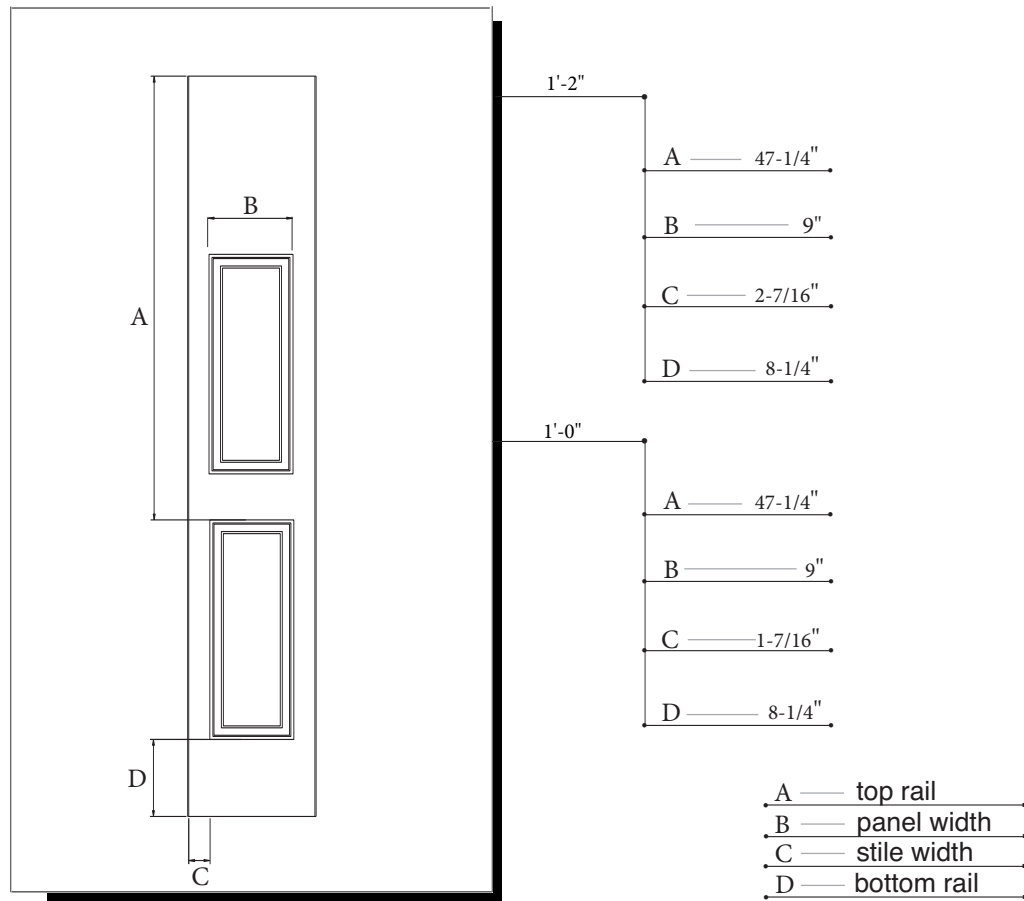

## 6'-8" 4 PANEL SIDELITE

Not in stock in US. Drop ship only.

### MODEL SLS40DS (1'-2", 1'-0" x 6'-8")

Match w/ DRS40